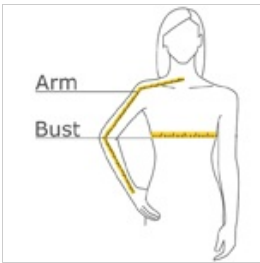

- 4.5-ounce, 55/45 cotton/poly
- Traditional, relaxed look
- Open collar
- Dyed-to-match buttons
- Adjustable cuffs
- White, Athletic Gold, Texas Orange, Red, Burgundy, Coffee Bean, Light Blue, Navy, Classic Navy, Steel Grey, Purple and Black have a Light Stone contrast neckband.
- Light Stone and Royal have a Classic Navy contrast neckband.
- Dark Green has a Navy contrast neckband.

front

back

CARE INSTRUCTIONS

Machine wash warm with like colors. Only non-chlorine bleach when needed. Tumble dry low. Warm iron if necessary.

HOW TO MEASURE

BUST

With arms down at sides, measure around the upper body, under arms and around the fullest part of the bust.

ARM

Place hand on hip. Start at the center of the back of the neck and measure across the shoulder, to the elbow, and then down to the wrist.

SIZE CHART

	XS	S	M	L	XL	XXL	3XL	4XL	5XL	6XL
Size	2	4/6	8/10	12/14	16/18	20/22	24/26	28/30	32/34	36/38
Bust	32-34	35-36	37-38	39-41	42-44	45-47	48-51	52-55	56-59	60-63
Arm	30 - 30 3/4	30 3/4 - 31 1/2	31 1/2 - 32	32 - 32 1/2	32 1/2 - 33	33 - 33 3/8	33 3/8 - 33 3/4	33 3/4 - 34 1/2	34 1/4 - 34 3/4	34 1/2 - 35